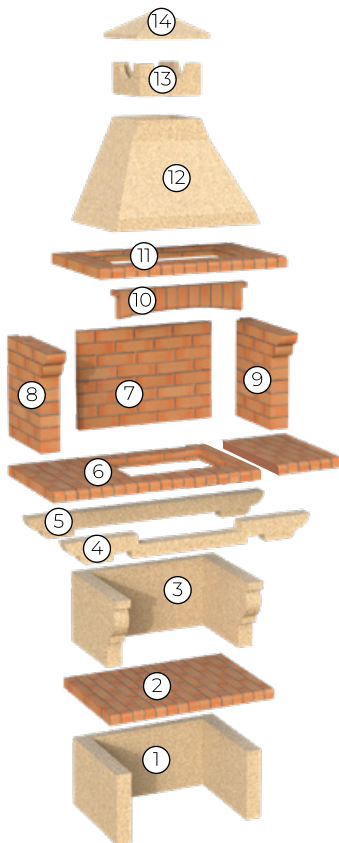

Ref. AV1200F

Required tools

Silicone gun

Gloves

Spirit level

Soft brush

Warning

1 person

2 persons

Warning

Inclined surface

Flat surface

List of parts

①

1x

②

1x

③

1x

④

1x

⑤

1x

⑥

1x

Assembly**1****2****3**

4

5

6

7

8

9