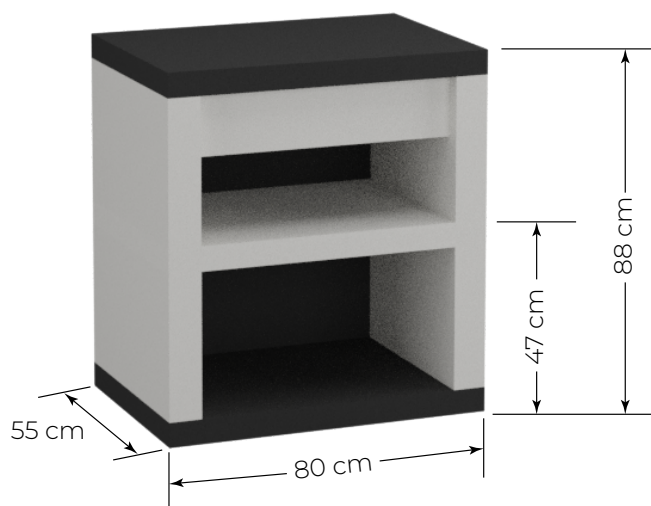

Ref. 801

 80 x 55 x 88h cm

 1 Palet

 250 kg

Front view

Side view

Ref. 804

 119 x 55 x 88h cm

 1 Palet

 300 kg

Front view

Side view