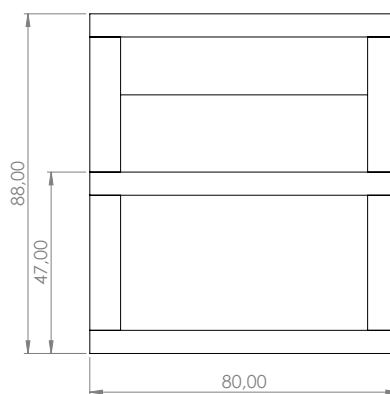

Ref. 801

 80 x 55 x 88h cm

 1 Palet

 250 kg

Front view

Side view

Ref. 804

 119 x 55 x 88h cm

 1 Palet

 300 kg

Front view

Side view