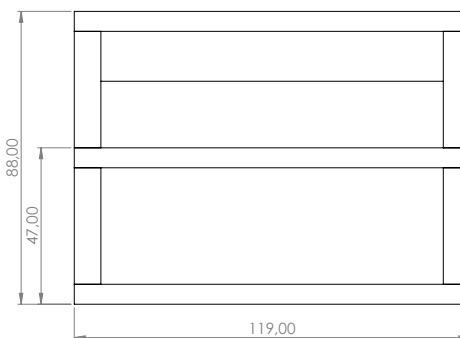

Ref. 801

 80 x 55 x 88h cm

 1 Palet

 250 kg

Front view

Side view

Ref. 804

 119 x 55 x 88h cm

 1 Palet

 300 kg

Front view

Side view