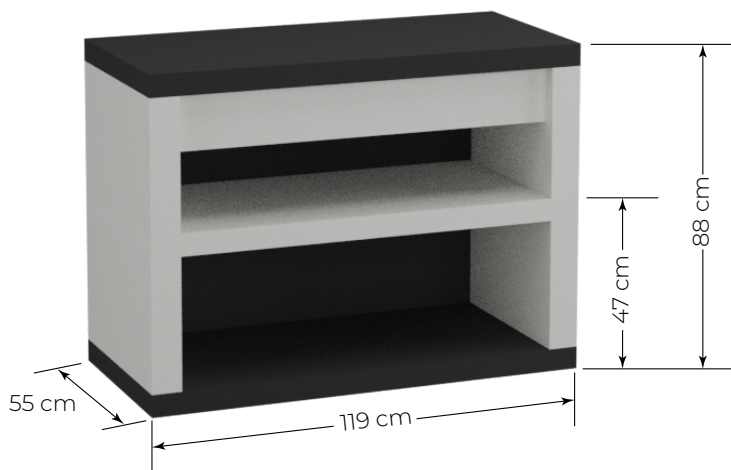

Ref. 801

 80 x 55 x 88h cm

 1 Palet

 250 kg

Front view

Side view

Ref. 804

 119 x 55 x 88h cm

 1 Palet

 300 kg

Front view

Side view