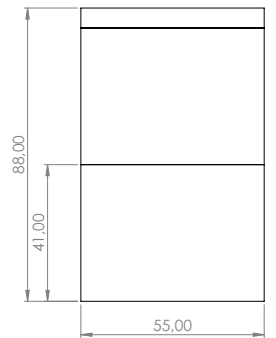

Ref. 812

 80 x 55 x 88h cm

 1 Palet

 180 kg

Front view

Side view

Ref. 814

 119 x 55 x 88h cm

 1 Palet

 250 kg

Front view

Side view