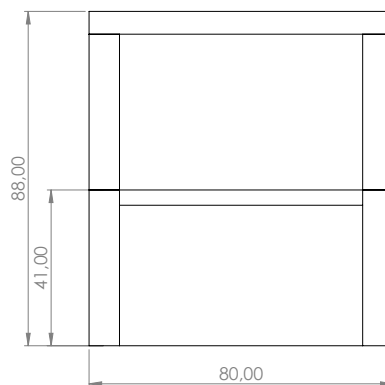

Ref. 812

 80 x 55 x 88h cm

 1 Palet

 180 kg

Front view

Side view

Ref. 814

 119 x 55 x 88h cm

 1 Palet

 250 kg

Front view

Side view